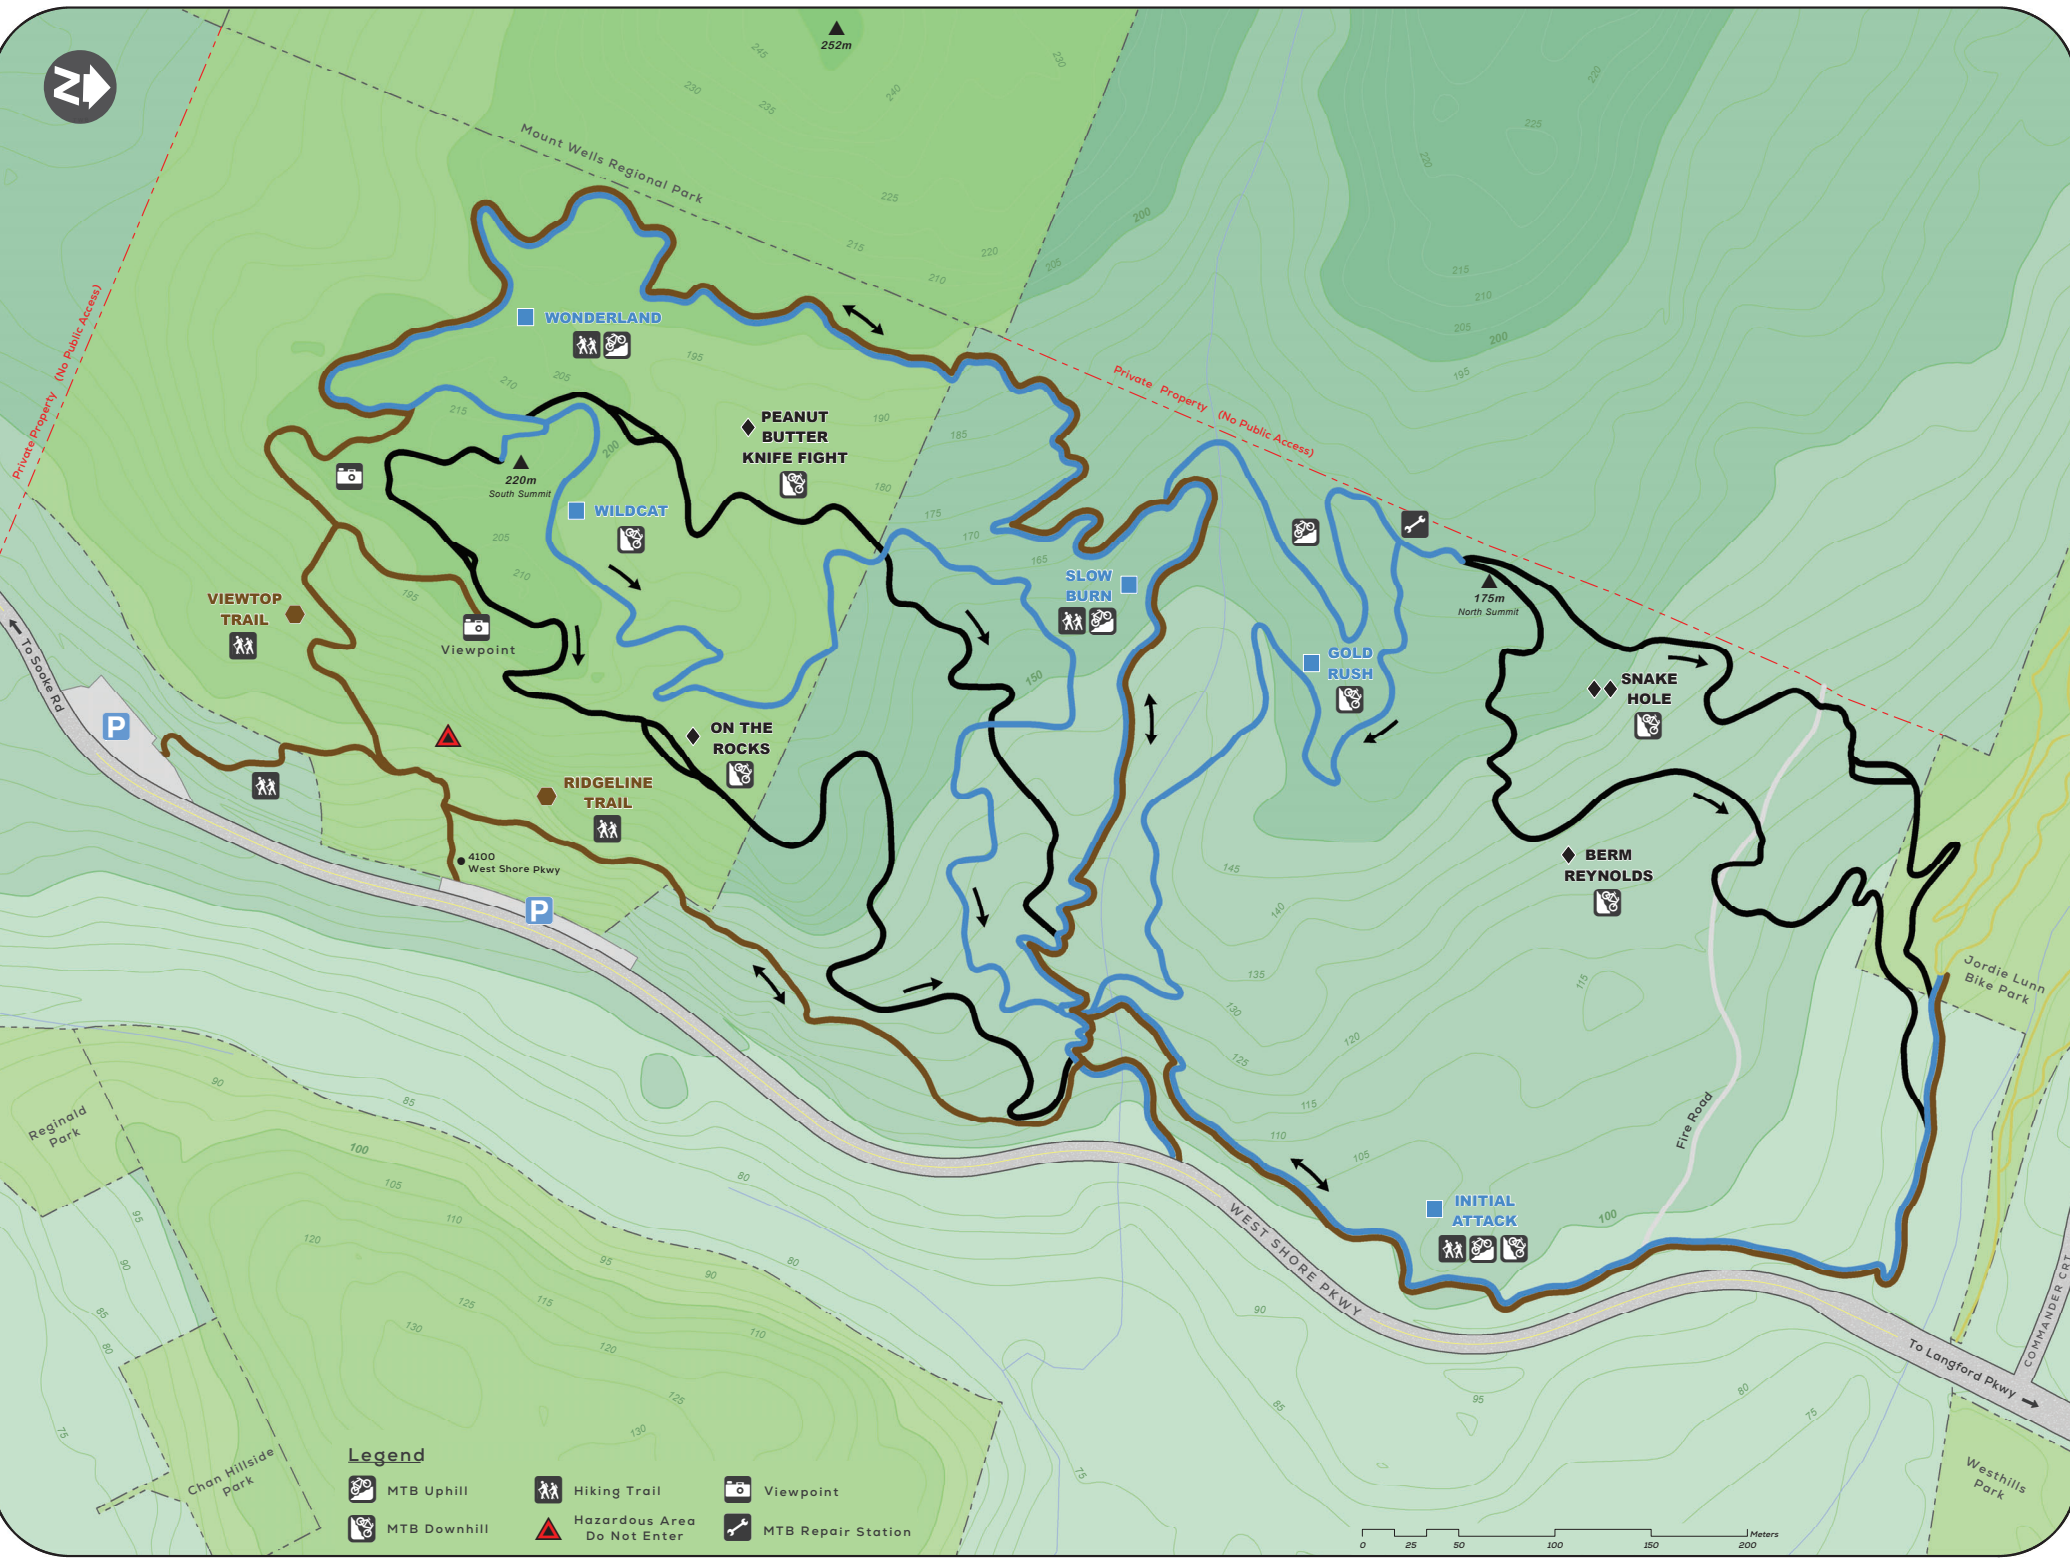

Private Property (No Public Access)

To Spoke Rd

Private Property (No Public Access)

WEST SHORE PKWY

Fire Road

Jordie Lunn Bike Park

COMMANDER CRT

To Langford Pkwy

Reginald Park

Chan Hillside Park

Westhills Park

Legend

-  MTB Uphill
-  MTB Downhill
-  Hiking Trail
-  Hazardous Area Do Not Enter
-  Viewpoint
-  MTB Repair Station